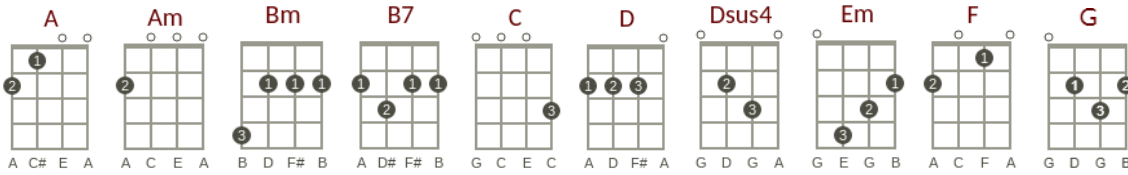

Eternal Flame

(Billy Steinberg, Tom Kelly & Susanna Hoffs)
(The Bangles)

Intro: **[G]** **[C]** **[G]** **[C]**

A | - 2 - 2 - 3 - 3 - | - 2 - 2 - 3 - 2 - 0 - - |
 E | - - - - - - - - - - | - - - - - - - - - 3 - |
 C | 2 - 2 - 2 - 2 - | 2 - 2 - 2 - 2 - - - |
 G | - - - - - - - - - - | - - - - - - - - - - |

(Then straight into a 3, 1, 3, 1 pick for each chord)

[G] Close your **[Em]** eyes, **[C]** give me your **[D]** hand, darling
[G] Do you **[Em]** feel my heart **[C]** beating
[D] Do you under **[Em]**stand
 Do you **[B7]** feel the **[G]** same
[A] Am I only **[D]** dream **[Bm]**ing
[C] Is this burning an eternal **[G]** flame

(straight into 2 x D strums on each chord)

[D] Say my **[F]** name **[G]** sun shines through the **[D]** rain
 A whole **[F]** life so **[G]** lonely
 And then you **[C]** come and **[G]** ease the **[Am]** pain
[D] I don't **[Bm]** want to lose this **[F]** feel **[C]**ing **[Dsus4]** (8 Down strokes)

Play 3 times

[G] Close your **[Em]** eyes, **[C]** give me your **[D]** hand, darling

[G] Do you **[Em]** feel my heart **[C]** beating

[D] Do you under**[Em]**stand

Do you **[B7]** feel the **[G]** same

[A] Am I only **[D]** dream**[Bm]**ing